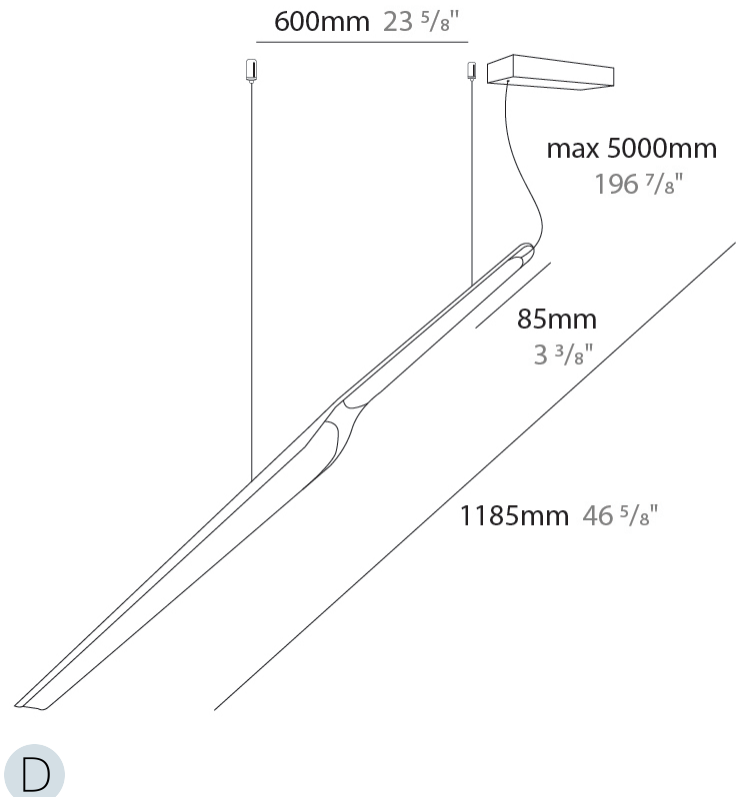

PROJECT	_____
TYPE	_____
SPECIFIER	_____
QUANTITY	_____
DATE	_____

SWAN WING SUSPENSION

D71021-

base number	Color	Finish	Finish
	Temperature	Options	Options

1. To build a product code in our configurator select the specify button on the base model # product page
2. To build a manual product code on this datasheet choose from the options listed below in blue font and add the suffix to the base model #

GENERAL

Series: Swan
Subseries: Swan Wing
Brand: Tunto
Division: Design
Mounting Type: Suspension
Mounting Location: Ceiling
Subcategory: Pendant

PHYSICAL

Shape: Rectangle
Length (mm): 1185
Length (in): 46 5/8
Light Distribution: Direct
Diffuser: PMMA - Opal
Fixture Finish: WAL / OAK / BLK / WHI
Accent Finish: BIR / BLK / GRN / OAK / RED / WAL / WHI
Fixture Material: Wood
Cable Details: 2000mm / 78 3/4" transparent
Upon Request: 5000mm / 196 5/6" cable length

ELECTRICAL

Lamp Type: LED
Input Wattage (W): 18.95
Total Output Wattage (W): 16.25
Dimming: Tri-Mode (Non-Dimming and Phase Dimming (120Vac only) and 0-10V Dimming)
Driver Included: Yes
Driver Location: Integrated
Driver Type: Constant Current - Universal
Driver Class: Class 2
Input Voltage (V): 120 - 277
Constant Current (MA): 500

LED

Color Temperature (*K): 2700 / 3000 / 4000
Max. Delivered Lumen (lm): 1975
CRI: >93 CRI
Lamp Life (hrs): 50000

OPTICAL

RATINGS AND CERTIFICATIONS

Certified By: Certified for North American Standards
IP rating: IP20